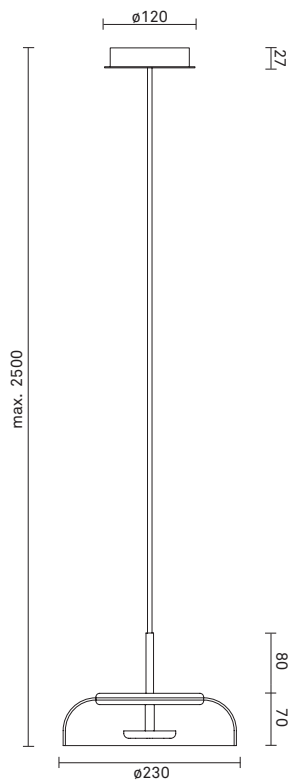

NUURA

BLOSSI 1

Design: Sofie Refer, 2018. EU-model.

Blossi 1 in mouth blown Clear glass and Nordic Gold finish. Incl. Ceiling plate.

Inspired by the golden light during the Nordic fall, Blossi Collection is designed to give an indirect and soft light.

TECHNICAL INFO

Product no.: 02310121

Type: Suspension - Indoor

Colour:

Glass: Clear
Metal: Nordic Gold
Cable: Black

Materials:

Powder coated metal
Mouth-blown glass
Fabric covered cable

Dimensions:

∅230mm x 150mm
Ceiling plate: ∅120mm x 50mm
Fabric cable - Length: 2500mm

Product weight:

Product incl. ceiling plate: 1195 g
Ceiling plate: 265 g

Packaging:

Dimensions: L: 284mm x W: 284mm x H: 263mm
Weight: 504 g
Total weight incl. product: 1699 g
Number of parcels: 1
Material: Brown cardboard.