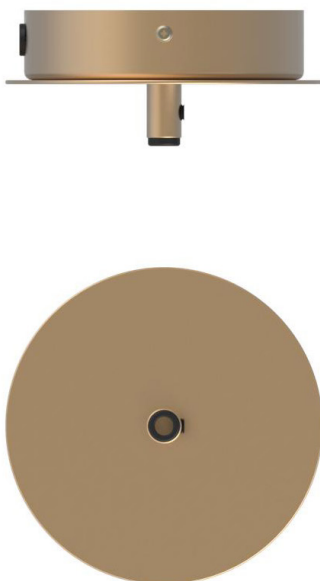

TECHNICAL INFO

Product no.: 02310121

Type: Suspension - Indoor

Colour:

Glass: Clear
Metal: Nordic Gold
Cable: Black

Materials:

Powder coated metal
Mouth-blown glass
Fabric covered cable

Dimensions:

∅230mm x 150mm
Ceiling plate: ∅120mm x 50mm
Fabric cable - Length: 2500mm

Product weight:

Product incl. ceiling plate: 1195 g
Ceiling plate: 265 g

Packaging:

Dimensions: L: 284mm x W: 284mm x H: 263mm
Weight: 504 g
Total weight incl. product: 1699 g
Number of parcels: 1
Material: Brown cardboard.

Included ceiling plate: