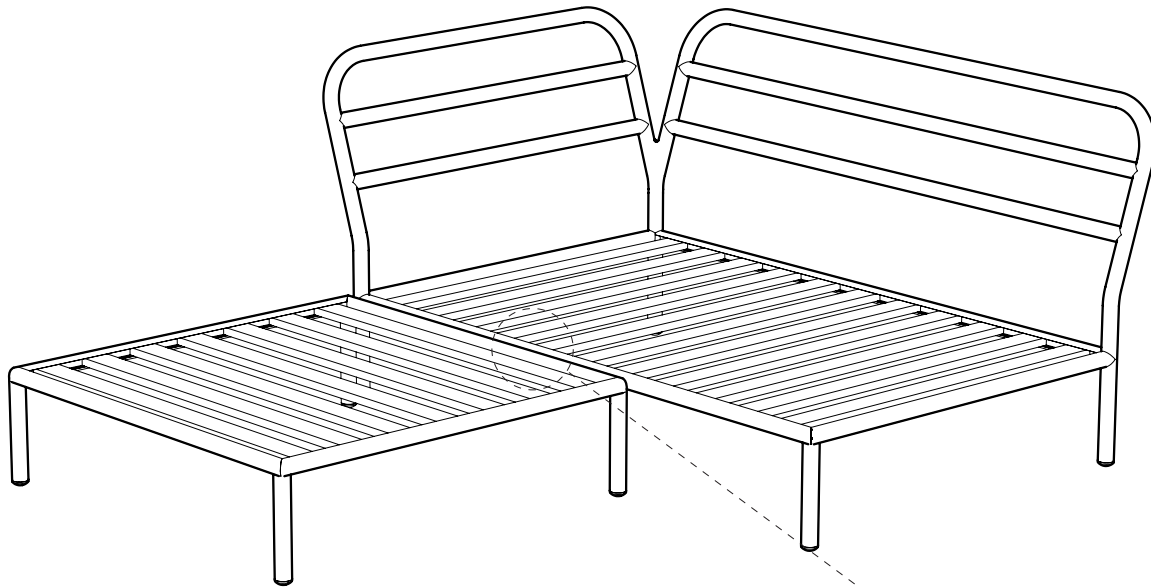

x2

92-0150

AI 97-3000

# LEVEL

Design by  
Henrik Pedersen for  
**HOUE**