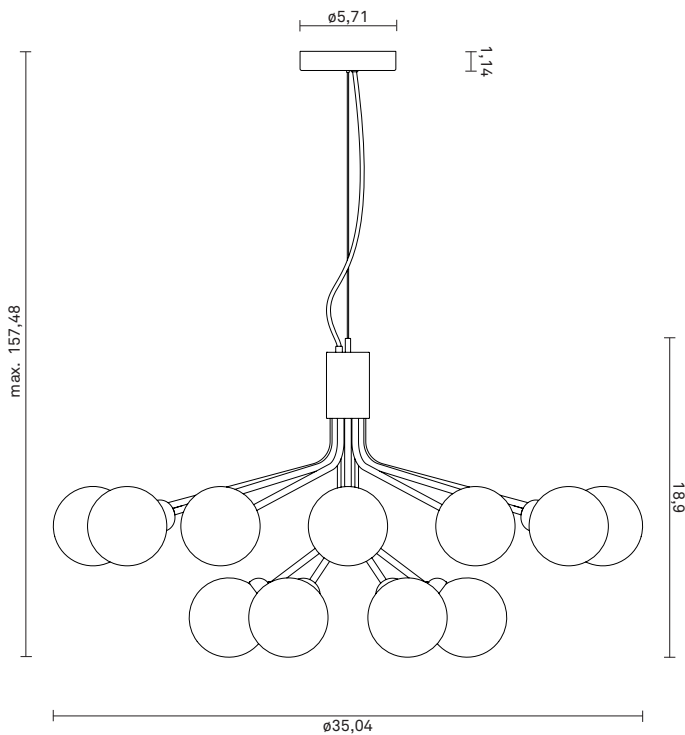

Apiales collection:

The Apiales collection includes the following products:

- Apiales 9 / Opal
- Apiales 9 Ceiling / Opal
- Apiales 18 / Opal