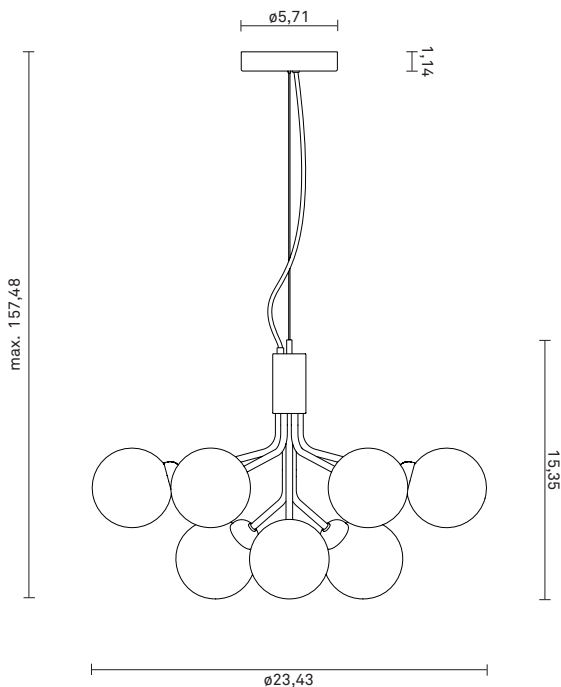

Apiales collection:

The Apiales collection includes the following products:

- Apiales 9 / Opal
- Apiales 9 Ceiling / Opal
- Apiales 18 / Opal