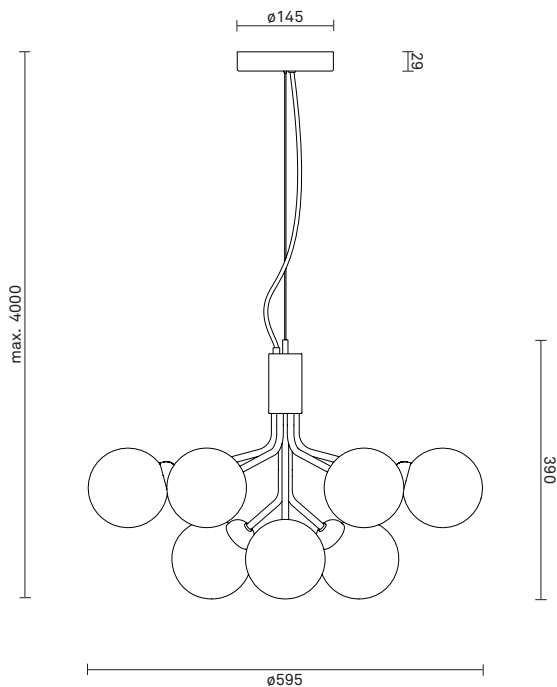

Apiales collection:

The Apiales collection includes the following products:

- Apiales 9 / Opal
- Apiales 9 Ceiling / Opal
- Apiales 18 / Opal