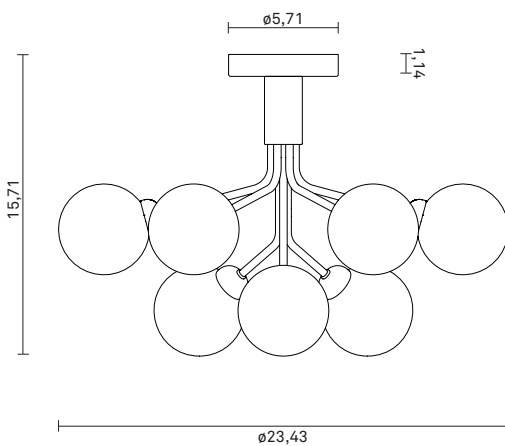

NUURA

APIALES 9 CEILING - Opal

Design: Sofie Refer, 2019. US-model.

Apiales 9 Ceiling in mouth blown Opal White glass and Brushed Brass finish.

With inspiration from flowers, Sofie Refer has designed the chandelier collection, Apiales.

The collection consists of chandeliers with 9 or 18 mouth-blown glass globes and are available in golden Brushed Brass finish or the smooth Satin Black. A ceiling mounted version with 9 globes is also available in Brushed Brass.

From a specially-produced canopy, the arms unfold like flower stalks from which light is spread with grace. Suitable for residential homes, restaurants and hotels.

Apiales 9 Ceiling can be mounted directly onto the ceiling and has a low height of just 15,71 in. This gives great flexibility in its application and makes it ideal for rooms with lower ceilings or in intermediate spaces.

Apiales collection:

The Apiales collection includes the following products:

- Apiales 9 / Opal
- Apiales 9 Ceiling / Opal
- Apiales 18 / Opal