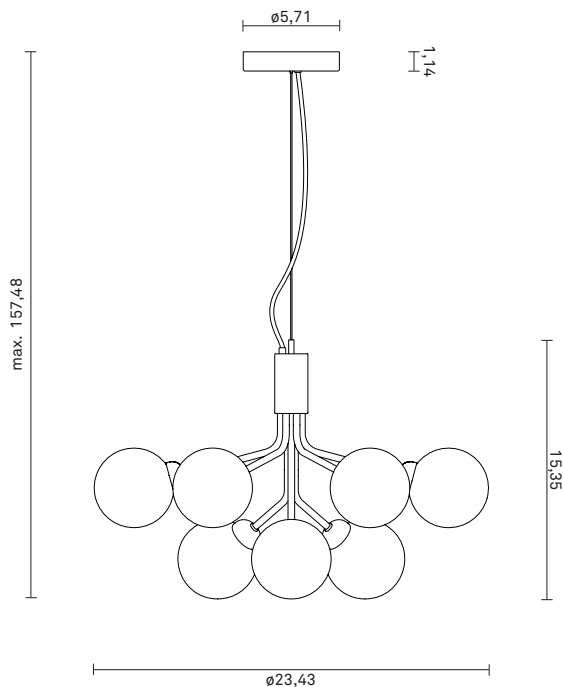

NUURA

APIALES 9 - Opal

Design: Sofie Refer, 2019. US-model.

Apiales 9 in mouth blown Opal White glass and Satin Black finish. Incl. Ceiling plate.

With inspiration from flowers, Sofie Refer has designed the chandelier collection, Apiales.

The collection consists of chandeliers with 9 or 18 mouth-blown glass globes and are available in golden Brushed Brass finish or the smooth Satin Black. A ceiling mounted version with 9 globes is also available in Brushed Brass.

From a specially-produced canopy, the arms unfold like flower stalks from which light is spread with grace. Suitable for residential homes, restaurants and hotels.

Apiales 9 with its 23,43in in diameter, fits over the dining table, in the bedroom, or in the hall.

Apiales collection:

The Apiales collection includes the following products:

- Apiales 9 / Opal
- Apiales 9 Ceiling / Opal
- Apiales 18 / Opal