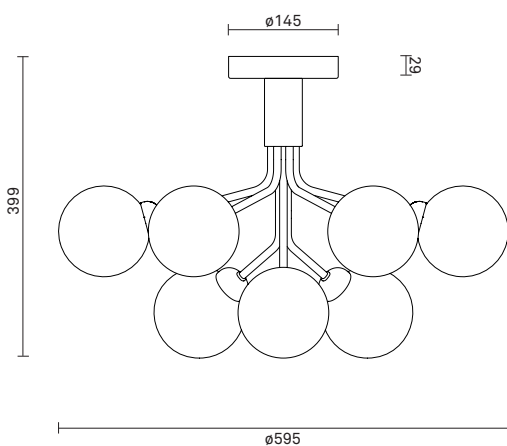

NUURA

APIALES 9 CEILING - Opal

Design: Sofie Refer, 2019. EU-model.

Apiales 9 Ceiling in mouth blown Opal White glass and Brushed Brass finish.

With inspiration from flowers, Sofie Refer has designed the chandelier collection, Apiales.

The collection consists of chandeliers with 9 or 18 mouth-blown glass globes and are available in golden Brushed Brass finish or the smooth Satin Black. A ceiling mounted version with 9 globes is also available in Brushed Brass.

From a specially-produced canopy, the arms unfold like flower stalks from which light is spread with grace. Suitable for residential homes, restaurants and hotels.

Apiales 9 Ceiling can be mounted directly onto the ceiling and has a low height of just 40 cm. This gives great flexibility in its application and makes it ideal for rooms with lower ceilings or in intermediate spaces.

Apiales collection:

The Apiales collection includes the following products:

- Apiales 9 / Opal
- Apiales 9 Ceiling / Opal
- Apiales 18 / Opal