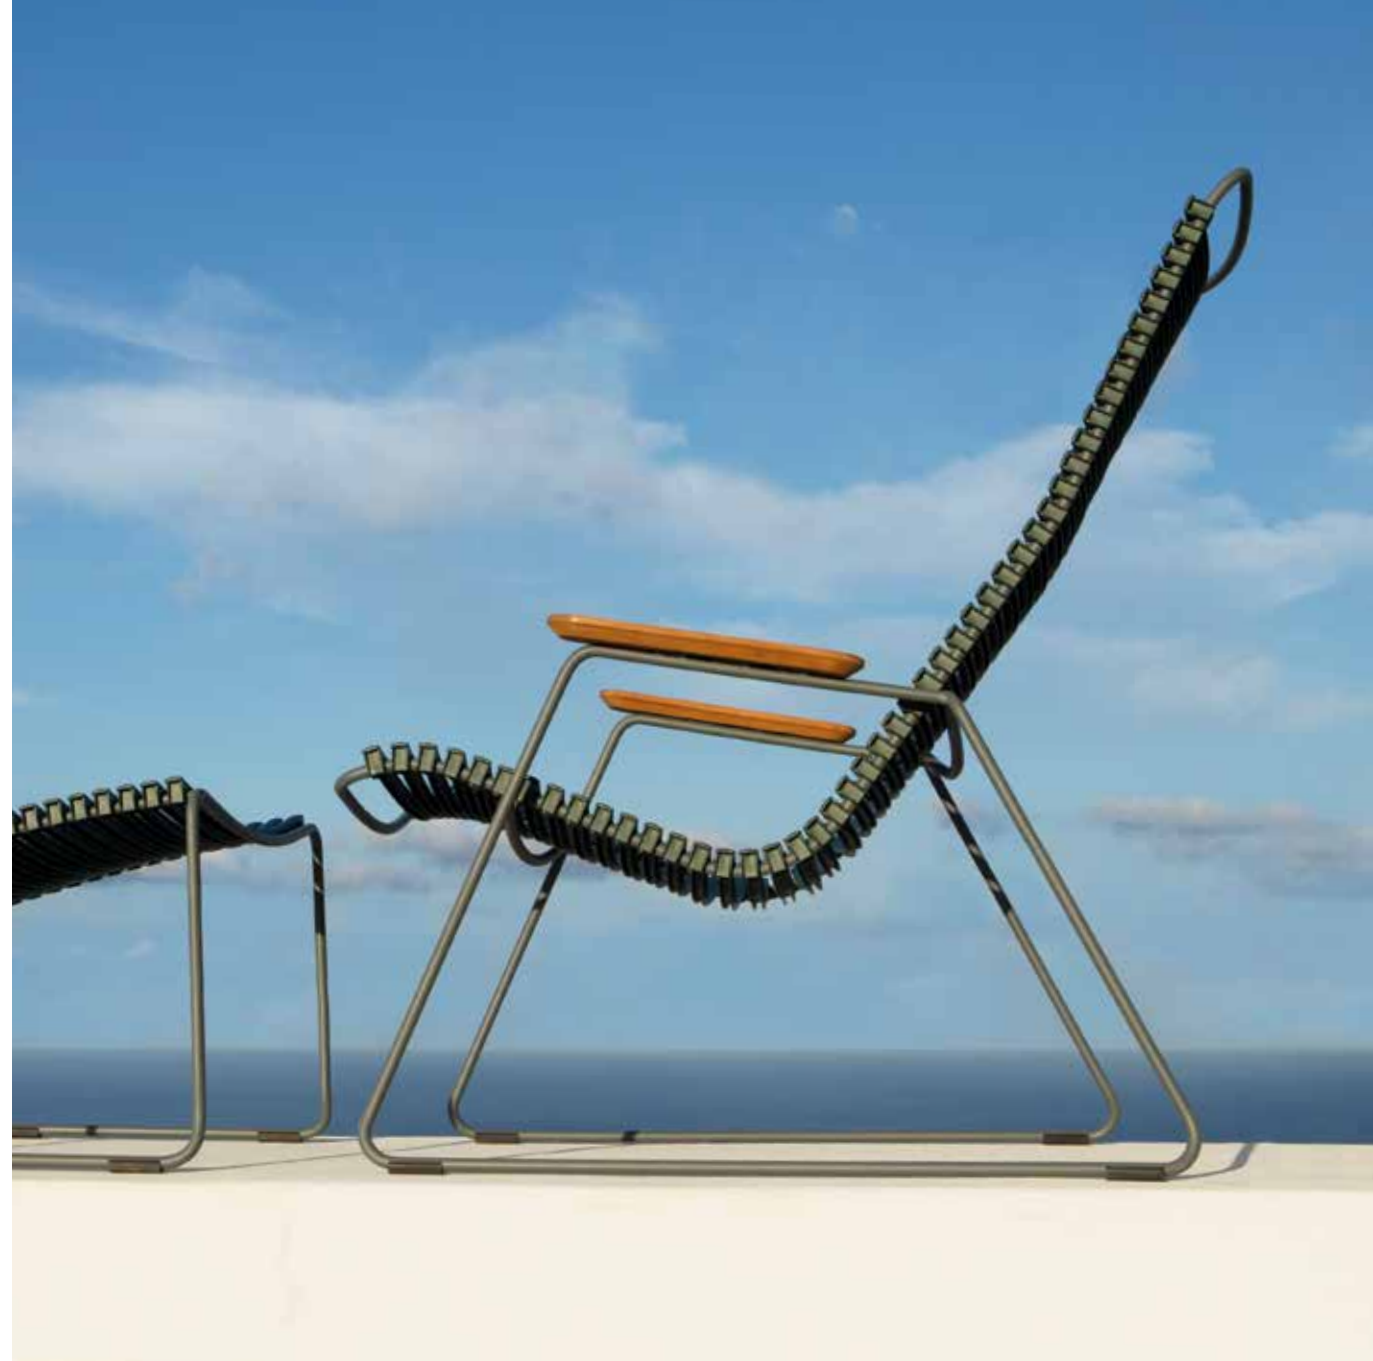

**CLICK SUNROCKER – USE YOUR BODY  
AS COUNTER POINT. SIT, LIE. THAT SIMPLE.**

---

62

**CLICK SUNLOUNGER. ADJUSTABLE BACKREST SHAPED  
TO FIT YOUR BODY PERFECT IN ITS DIFFERENT POSITIONS.**

## CLICK LOUNGE CHAIR

71

---

**CLICK LOUNGE CHAIR COMBINED WITH CLICK FOOTREST.  
THE FOOTREST COMPLETE THE SHAPE OF  
THE CHAIR IT COMPLIMENTS.**

**CLICK DINING CHAIR. THE DINING CHAIR IS STACKABLE.  
CLICK POSITION CHAIR WITH 7 POSITIONS.  
JUST LEAN BACK AND RELAX.**