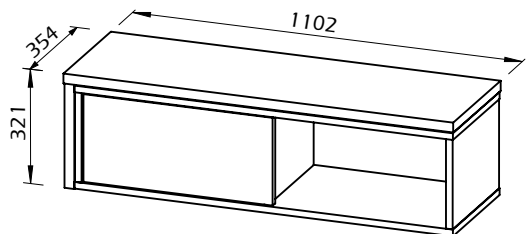

# Technical Information

MOVE/STRETCH

TEMAHOME

30min

50kg