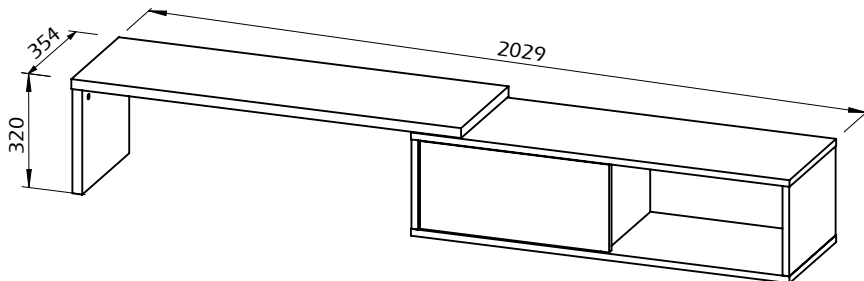

# Technical Information

MOVE/STRETCH

TEMAHOME

30min

50kg