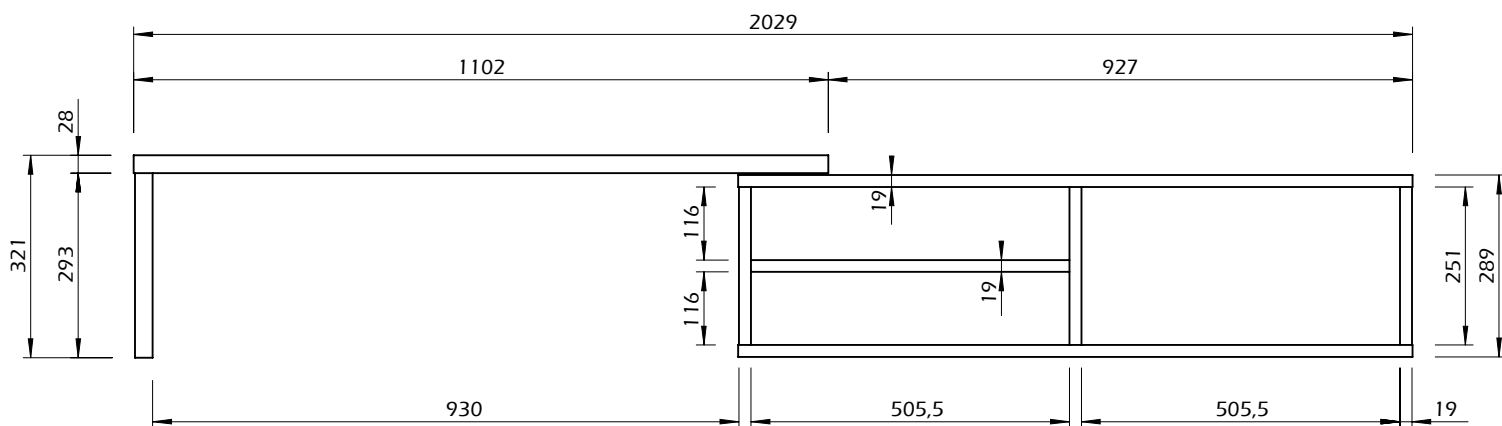

# Technical Information

MOVE/STRETCH

TEMAHOME

30min

50kg