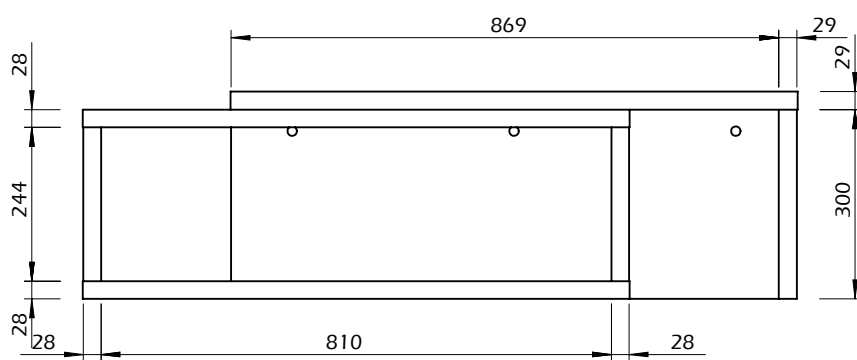

# Technical Information

JAZZ COFFEE TABLE 33x90x45

25min

30kg