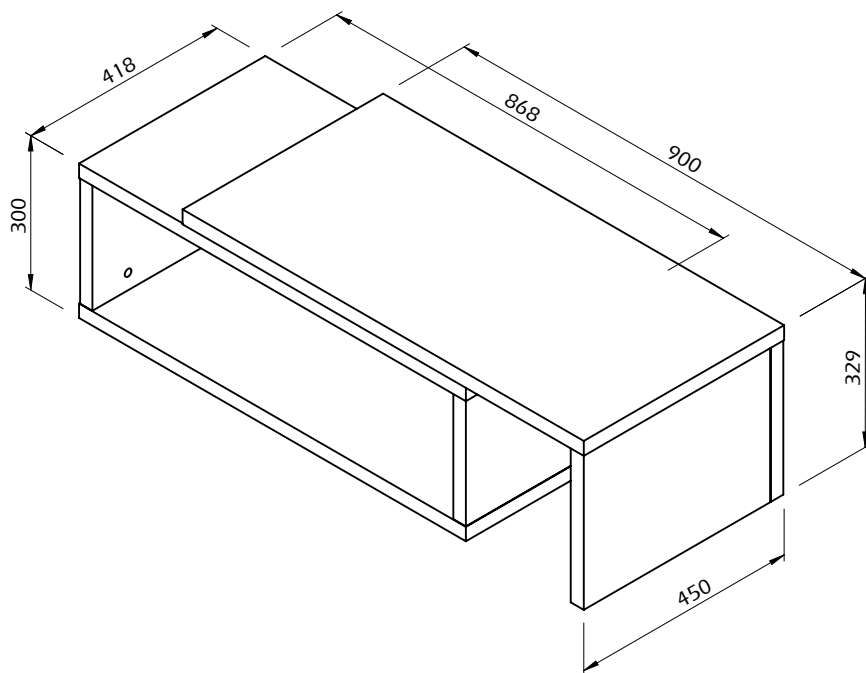

# Technical Information

JAZZ COFFEE TABLE 33x90x45

25min

30kg