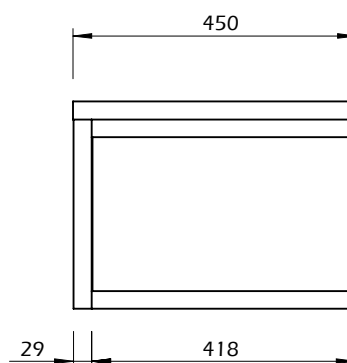

# Technical Information

JAZZ COFFEE TABLE 33x90x45

25min

30kg