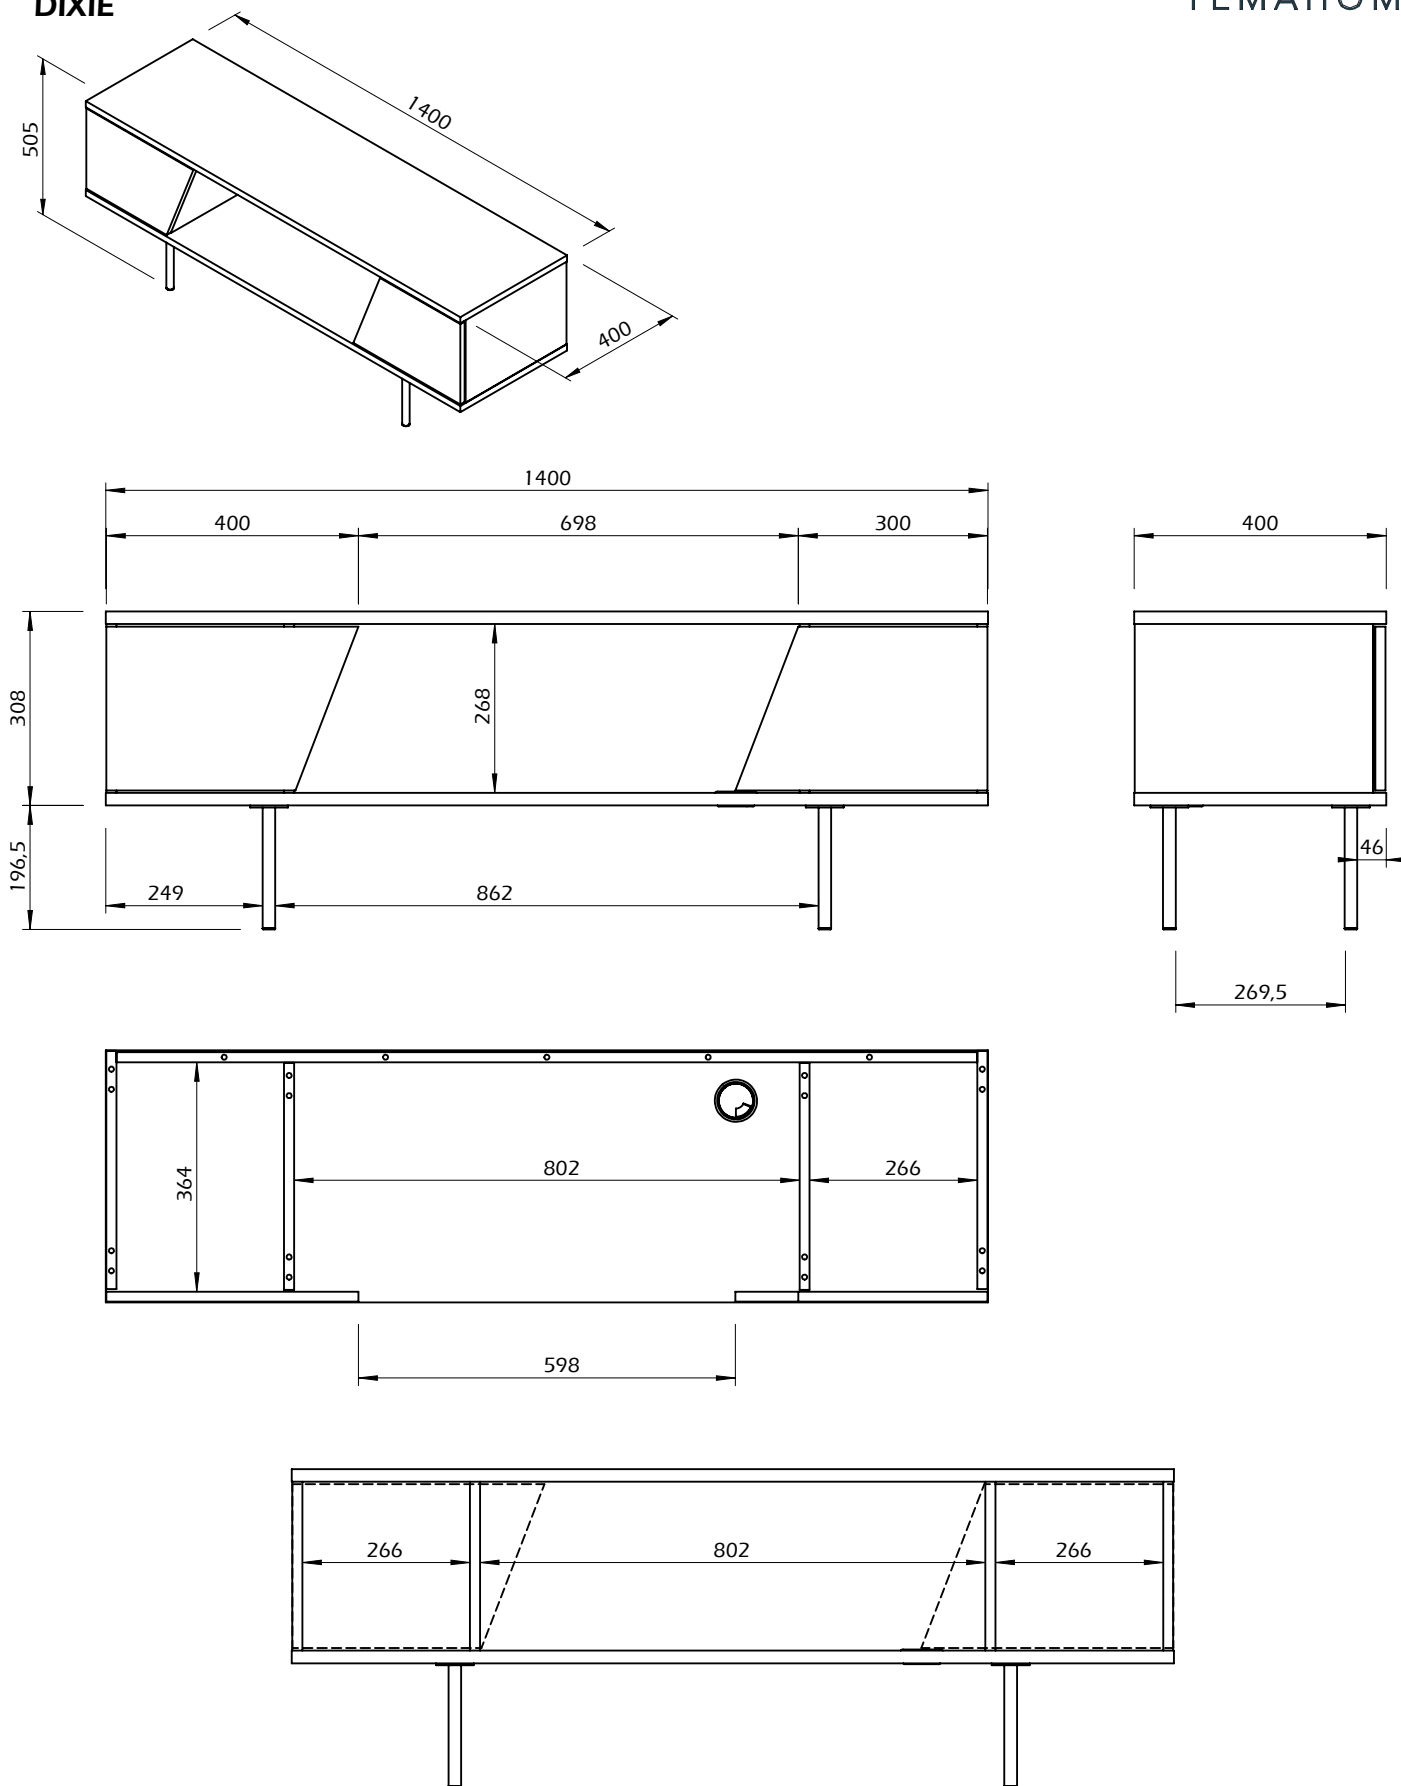

Technical Information

DIXIE

40min

30kg