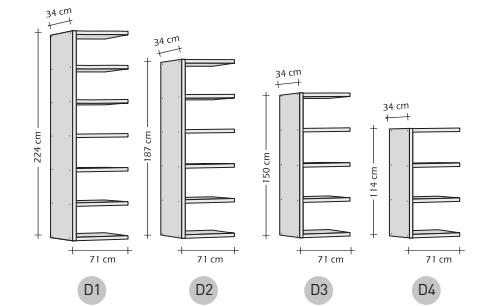

Composition 2010 - 001
H224 x W151 x D34cm

Composition 2010 - 004
H114 x W148 x D34cm

Composition 2010 - 002
H114/224 x W151 x D34cm

Composition 2010 - 015
H37/1504 x W268 x D49/34cm

Composition 2010 - 018
H224 x W181 x D34cm

www.my-deco-shop.com
T: +33 (0)3 88 07 23 92

POMBAL 2010-010

H187 x W221 x D34cm

POMBAL 2012-055 + BERLIN BOX

H224 x W255 x D34cm

MAKE YOUR OWN COMPOSITION

KIT A (2 END SIDES + SHELVES)

KIT A (2 END SIDES + SHELVES)

KIT B (1 MIDDLE SIDE + SHELVES)

KIT B (MIDDLE SIDE B + SHELVES)

MIDDLE SIDE B

END SIDE A

BERLIN BOX

SETS OF 2 SHELVES

SETS OF 3 SHELVES

MODULES