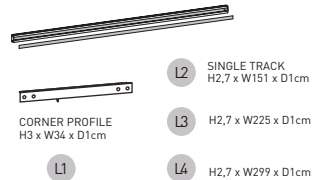

POMBAL 2010-010

H187 x W221 x D34cm

POMBAL 2012-055 + BERLIN BOX

H224 x W255 x D34cm

MAKE YOUR OWN COMPOSITION

KIT A (2 END SIDES + SHELVES)

KIT A (2 END SIDES + SHELVES)

KIT B (1 MIDDLE SIDE + SHELVES)

KIT B (MIDDLE SIDE B + SHELVES)

MIDDLE SIDE B

END SIDE A

BERLIN BOX

SETS OF 2 SHELVES

SETS OF 3 SHELVES

MODULES

TV TABLES

FITTINGS

SLIDING GLASS DOORS

Available Finishes

AVAILABLE FINISHES

BERLIN BOX