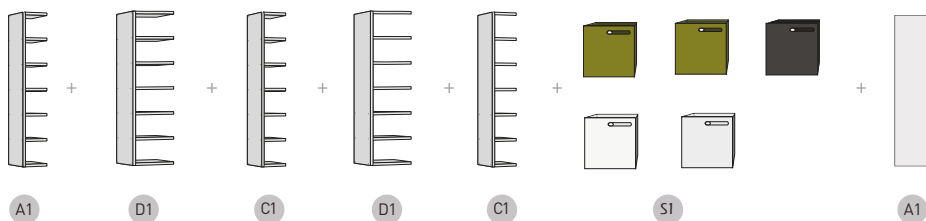

Composition 2010 - 001
H224 x W151 x D34cm

Composition 2010 - 004
H114 x W148 x D34cm

Composition 2010 - 002
H114/224 x W151 x D34cm

Composition 2010 - 015
H37/1504 x W268 x D49/34cm

Composition 2010 - 018
H224 x W181 x D34cm

www.my-deco-shop.com
T: +33 (0)3 88 07 23 92

POMBAL 2010-010

H187 x W221 x D34cm

POMBAL 2012-055 + BERLIN BOX

H224 x W255 x D34cm

MAKE YOUR OWN COMPOSITION

KIT A (2 END SIDES + SHELVES)

KIT A (2 END SIDES + SHELVES)

KIT B (1 MIDDLE SIDE + SHELVES)

KIT B (MIDDLE SIDE B + SHELVES)

MIDDLE SIDE B

END SIDE A

BERLIN BOX

SETS OF 2 SHELVES

SETS OF 3 SHELVES

MODULES