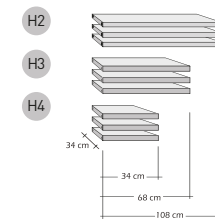

Composition 2010 - 001
H224 x W151 x D34cm

Composition 2010 - 004
H114 x W148 x D34cm

Composition 2010 - 002
H114/224 x W151 x D34cm

Composition 2010 - 015
H37/1504 x W268 x D49/34cm

Composition 2010 - 018
H224 x W181 x D34cm

KIT B (1 MIDDLE SIDE + SHELVES)

KIT B (MIDDLE SIDE B + SHELVES)

MIDDLE SIDE B

END SIDE A

BERLIN BOX

SETS OF 2 SHELVES

SETS OF 3 SHELVES

MODULES