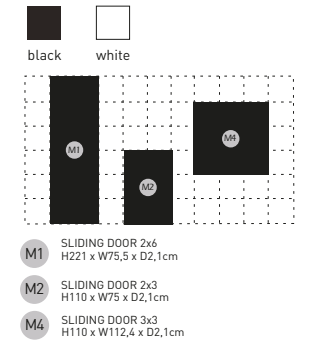

Composition 2010 - 001
H224 x W151 x D34cm

Composition 2010 - 004
H114 x W148 x D34cm

Composition 2010 - 002
H114/224 x W151 x D34cm

Composition 2010 - 015
H37/1504 x W268 x D49/34cm

Composition 2010 - 018
H224 x W181 x D34cm

KIT B (1 MIDDLE SIDE + SHELVES)

KIT B (MIDDLE SIDE B + SHELVES)

MIDDLE SIDE B

END SIDE A

BERLIN BOX

SETS OF 2 SHELVES

SETS OF 3 SHELVES

MODULES

TV TABLES

FITTINGS

SLIDING GLASS DOORS

Available Finishes

AVAILABLE FINISHES

BERLIN BOX