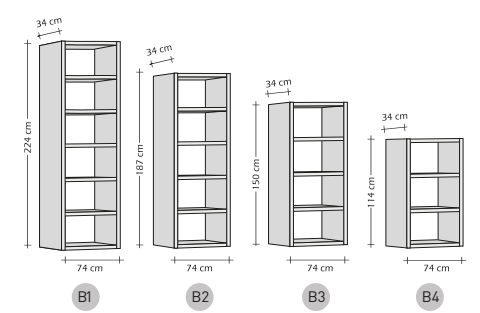

Composition 2010 - 001
H224 x W151 x D34cm

Composition 2010 - 004
H114 x W148 x D34cm

Composition 2010 - 002
H114/224 x W151 x D34cm

Composition 2010 - 015
H37/1504 x W268 x D49/34cm

Composition 2010 - 018
H224 x W181 x D34cm

www.my-deco-shop.com
T: +33 (0)3 88 07 23 92

POMBAL 2010-010

H187 x W221 x D34cm

POMBAL 2012-055 + BERLIN BOX

H224 x W255 x D34cm

MAKE YOUR OWN COMPOSITION

KIT A (2 END SIDES + SHELVES)

KIT A (2 END SIDES + SHELVES)

KIT B (1 MIDDLE SIDE + SHELVES)

KIT B (MIDDLE SIDE B + SHELVES)

MIDDLE SIDE B

END SIDE A

BERLIN BOX

SETS OF 2 SHELVES

SETS OF 3 SHELVES

MODULES