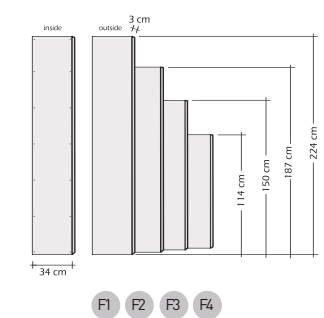

Composition 2010 - 001
H224 x W151 x D34cm

Composition 2010 - 004
H114 x W148 x D34cm

Composition 2010 - 002
H114/224 x W151 x D34cm

Composition 2010 - 015
H37/1504 x W268 x D49/34cm

Composition 2010 - 018
H224 x W181 x D34cm

www.my-deco-shop.com
T: +33 (0)3 88 07 23 92

POMBAL 2010-010

H187 x W221 x D34cm

POMBAL 2012-055 + BERLIN BOX

H224 x W255 x D34cm

MAKE YOUR OWN COMPOSITION

KIT A (2 END SIDES + SHELVES)

KIT A (2 END SIDES + SHELVES)

KIT B (1 MIDDLE SIDE + SHELVES)

KIT B (MIDDLE SIDE B + SHELVES)

MIDDLE SIDE B

END SIDE A

BERLIN BOX

SETS OF 2 SHELVES

SETS OF 3 SHELVES

MODULES