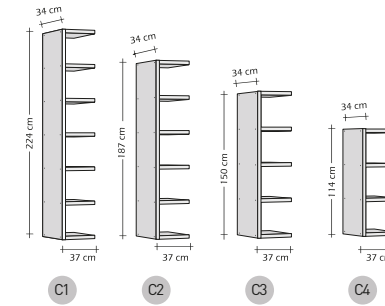

Composition 2010 - 001
H224 x W151 x D34cm

Composition 2010 - 004
H114 x W148 x D34cm

Composition 2010 - 002
H114/224 x W151 x D34cm

Composition 2010 - 015
H37/1504 x W268 x D49/34cm

Composition 2010 - 018
H224 x W181 x D34cm

www.my-deco-shop.com
T: +33 (0)3 88 07 23 92

POMBAL 2010-010

H187 x W221 x D34cm

POMBAL 2012-055 + BERLIN BOX

H224 x W255 x D34cm

MAKE YOUR OWN COMPOSITION

KIT A (2 END SIDES + SHELVES)

KIT A (2 END SIDES + SHELVES)

KIT B (1 MIDDLE SIDE + SHELVES)

KIT B (MIDDLE SIDE B + SHELVES)

MIDDLE SIDE B

END SIDE A

BERLIN BOX

SETS OF 2 SHELVES

SETS OF 3 SHELVES

MODULES