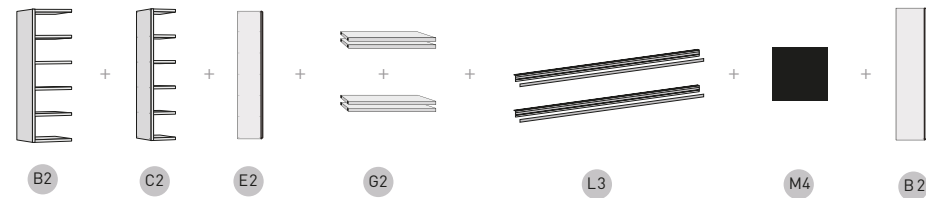

Composition 2010 - 001
H224 x W151 x D34cm

Composition 2010 - 004
H114 x W148 x D34cm

Composition 2010 - 002
H114/224 x W151 x D34cm

Composition 2010 - 015
H37/1504 x W268 x D49/34cm

Composition 2010 - 018
H224 x W181 x D34cm

www.my-deco-shop.com
T: +33 (0)3 88 07 23 92

POMBAL 2010-010

H187 x W221 x D34cm

POMBAL 2012-055 + BERLIN BOX

H224 x W255 x D34cm

MAKE YOUR OWN COMPOSITION

KIT A (2 END SIDES + SHELVES)

KIT A (2 END SIDES + SHELVES)