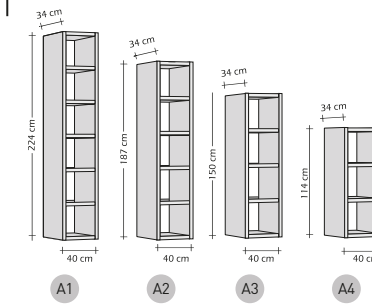

Composition 2010 - 001
H224 x W151 x D34cm

Composition 2010 - 004
H114 x W148 x D34cm

Composition 2010 - 002
H114/224 x W151 x D34cm

Composition 2010 - 015
H37/1504 x W268 x D49/34cm

Composition 2010 - 018
H224 x W181 x D34cm

www.my-deco-shop.com
T: +33 (0)3 88 07 23 92

POMBAL 2010-010

H187 x W221 x D34cm

POMBAL 2012-055 + BERLIN BOX

H224 x W255 x D34cm

MAKE YOUR OWN COMPOSITION

KIT A (2 END SIDES + SHELVES)

KIT A (2 END SIDES + SHELVES)

KIT B (1 MIDDLE SIDE + SHELVES)

KIT B (MIDDLE SIDE B + SHELVES)

MIDDLE SIDE B

END SIDE A

BERLIN BOX

SETS OF 2 SHELVES

SETS OF 3 SHELVES

MODULES