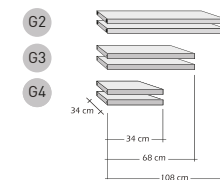

Composition 2010 - 001
H224 x W151 x D34cm

Composition 2010 - 004
H114 x W148 x D34cm

Composition 2010 - 002
H114/224 x W151 x D34cm

Composition 2010 - 015
H37/1504 x W268 x D49/34cm

Composition 2010 - 018
H224 x W181 x D34cm

KIT B (1 MIDDLE SIDE + SHELVES)

KIT B (MIDDLE SIDE B + SHELVES)

MIDDLE SIDE B

END SIDE A

BERLIN BOX

SETS OF 2 SHELVES

SETS OF 3 SHELVES

MODULES