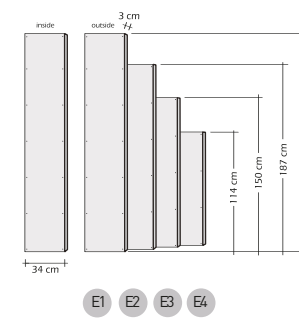

MIDDLE SIDE B