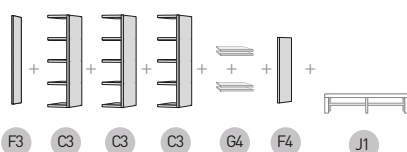

Composition 2010 - 001
H224 x W151 x D34cm

Composition 2010 - 004
H114 x W148 x D34cm

Composition 2010 - 002
H114/224 x W151 x D34cm

Composition 2010 - 015
H37/1504 x W268 x D49/34cm

Composition 2010 - 018
H224 x W181 x D34cm

www.my-deco-shop.com
T: +33 (0)3 88 07 23 92

POMBAL 2010-010

H187 x W221 x D34cm

POMBAL 2012-055 + BERLIN BOX

H224 x W255 x D34cm

MAKE YOUR OWN COMPOSITION

KIT A (2 END SIDES + SHELVES)

KIT A (2 END SIDES + SHELVES)