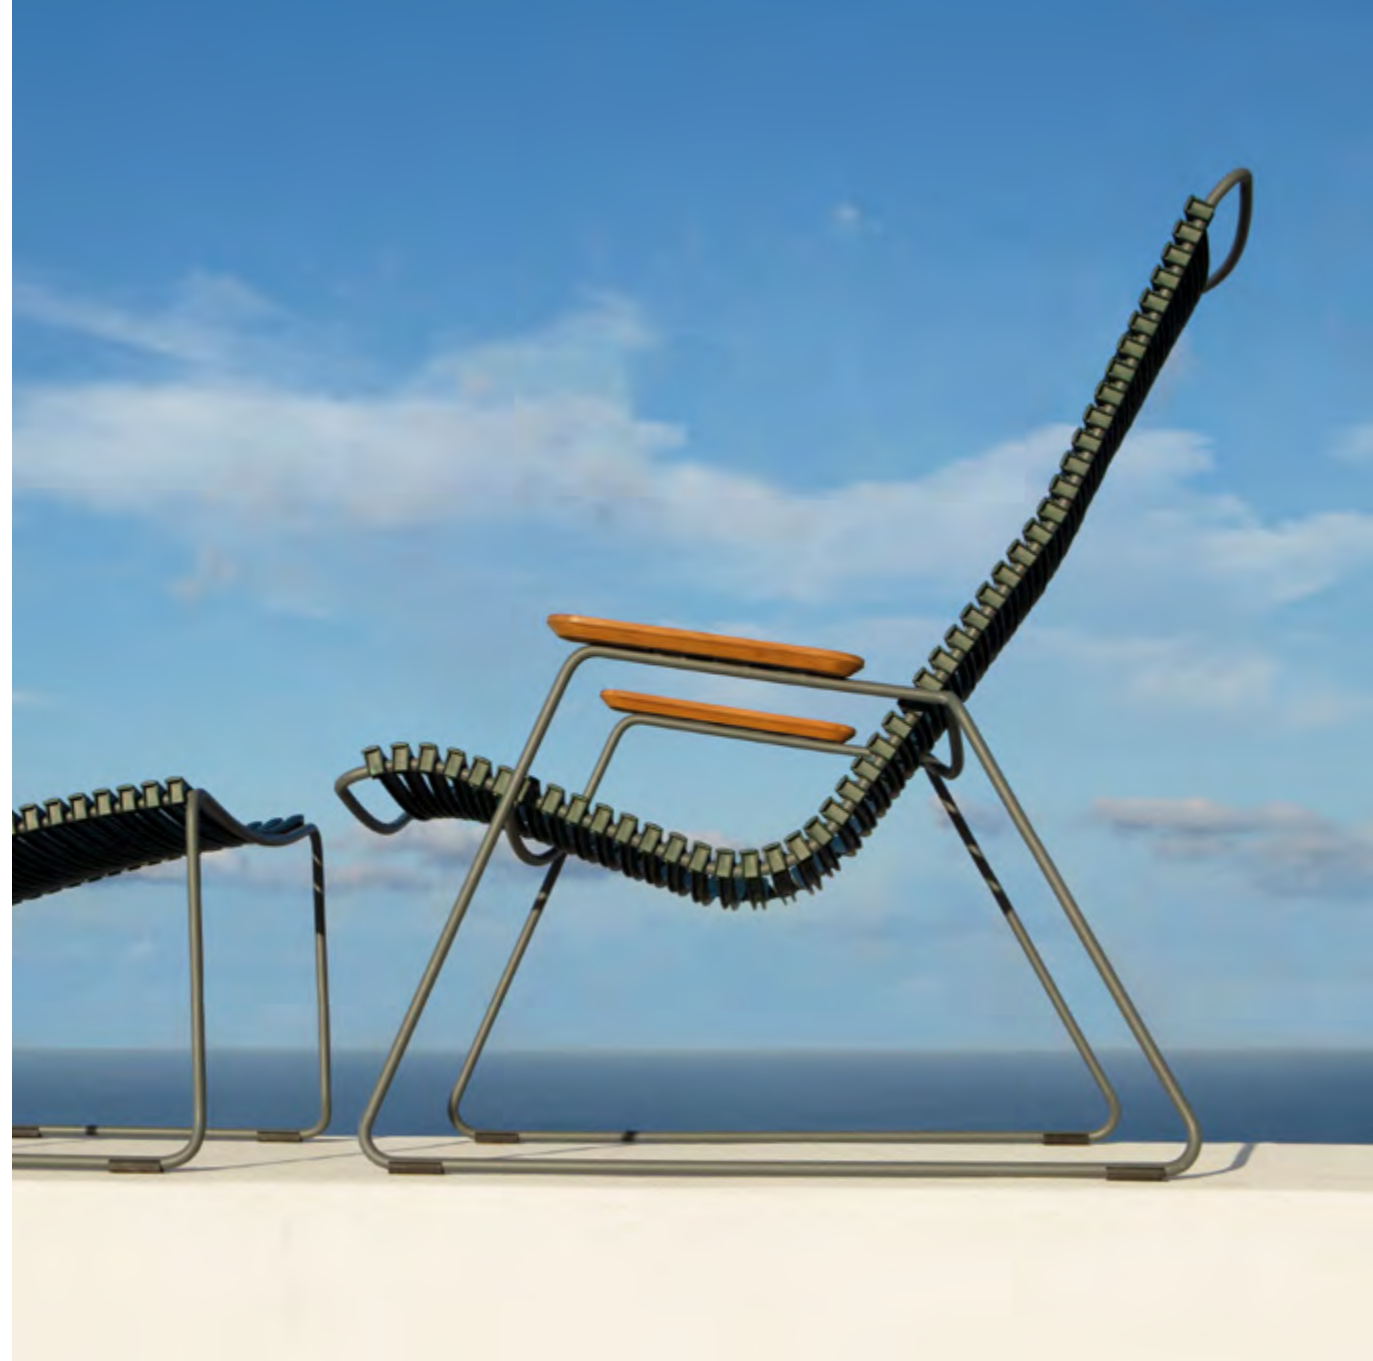

84

**CLICK ROCKING CHAIR IN MULTICOLOR 2.  
RUNNERS IN BAMBOO.**

**CLICK LOUNGE CHAIR AND ROCKING CHAIR WITH BAMBOO RUNNERS.  
FOR EVEN BETTER RELAXATION COMBINE WITH CLICK FOOTREST.**

**CLICK SUNROCKER – USE YOUR BODY  
AS COUNTER POINT. SIT, LIE. THAT SIMPLE.**

39

**CLICK SUNLOUNGER. ADJUSTABLE BACKREST SHAPED  
TO FIT YOUR BODY PERFECT IN ITS DIFFERENT POSITIONS.**

## CLICK LOUNGE CHAIR

71

---

**CLICK LOUNGE CHAIR COMBINED WITH CLICK FOOTREST.  
THE FOOTREST COMPLETE THE SHAPE OF  
THE CHAIR IT COMPLIMENTS.**

**CLICK DINING CHAIR. THE DINING CHAIR IS STACKABLE.  
CLICK POSITION CHAIR WITH 7 POSITIONS.  
JUST LEAN BACK AND RELAX.**