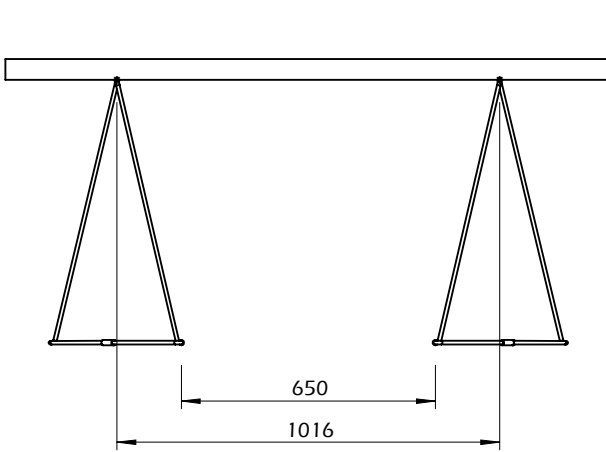

Technical Information

MULTI TRESTLES 160

OPTION 1

OPTION 2

OPTION 1

OPTION 2

20min

25kg