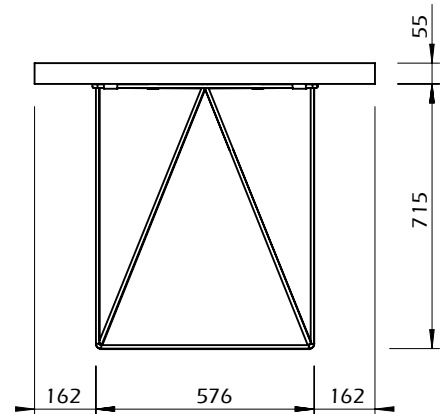

Technical Information

MULTI TRESTLES 160

OPTION 1

OPTION 2

OPTION 1

OPTION 2

20min

25kg