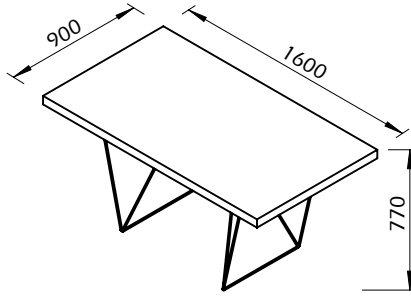

Technical Information

MULTI TRESTLES 160

OPTION 1

OPTION 2

OPTION 1

OPTION 2

20min

25kg