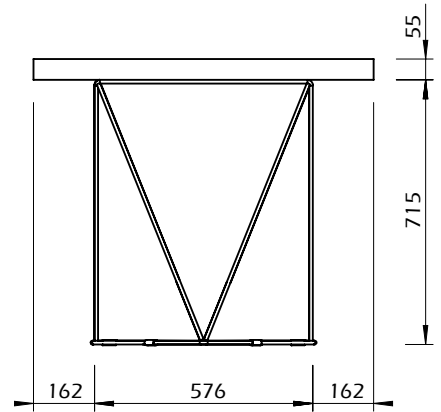

Technical Information

MULTI TRESTLES 160

OPTION 1

OPTION 2

OPTION 1

OPTION 2

20min

25kg