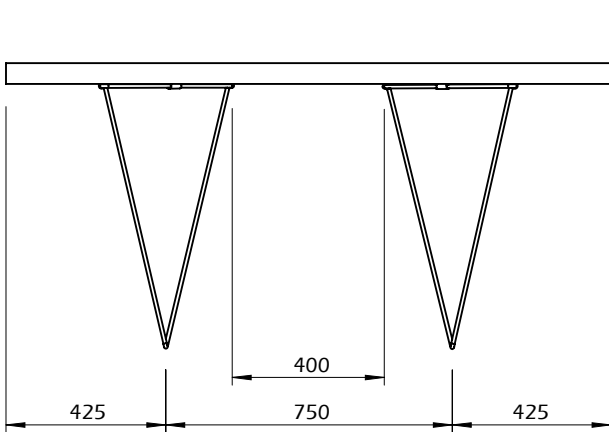

Technical Information

MULTI TRESTLES 160

OPTION 1

OPTION 2

OPTION 1

OPTION 2

20min

25kg