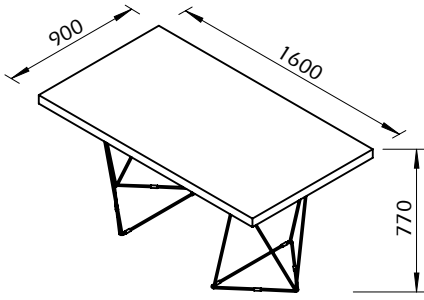

Technical Information

MULTI TRESTLES 160

OPTION 1

OPTION 2

OPTION 1

OPTION 2

20min

25kg