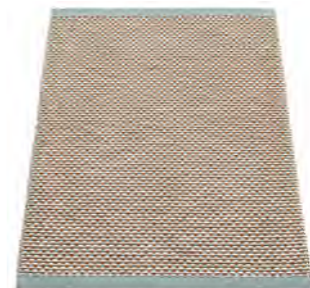

HAZE
RUST • VANILLA