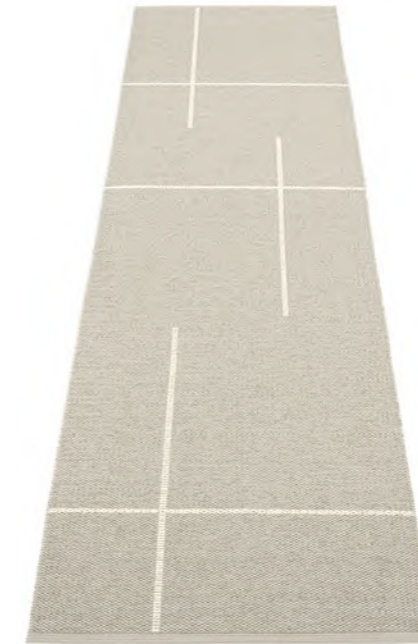

CRAFTED WITH LOVE
AND PRIDE IN SWEDEN

LEKSAND · SWEDEN

BEIGE · VANILLA

LINEN · VANILLA

BLACK · VANILLA

FRED

SIZES

70 x 90 cm	2 ¼' x 3'
70 x 180 cm	2 ¼' x 6'
70 x 270 cm *	2 ¼' x 8 ¾' *
70 x 360 cm	2 ¼' x 11 ¾'