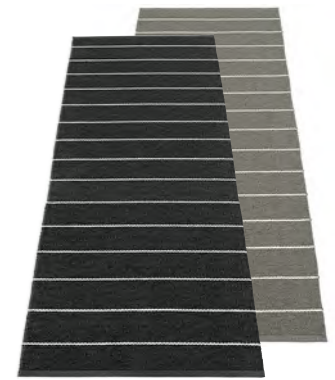

BLACK with reverse in CHARCOAL, stripes in VANILLA

CARL

SIZES

70 x 90 cm	2 ¼' x 3'
70 x 180 cm *	2 ¼' x 6' *
70 x 270 cm	2 ¼' x 8 ¾'
70 x 350 cm	2 ¼' x 11 ½'
70 x 450 cm	2 ¼' x 14 ¾'

* size shown

PLASTIC RUG

Crafted in Leksand, Sweden

MATERIAL

Phthalate-free PVC
Polyester warp

EDGE

Welded

TWO-IN-ONE