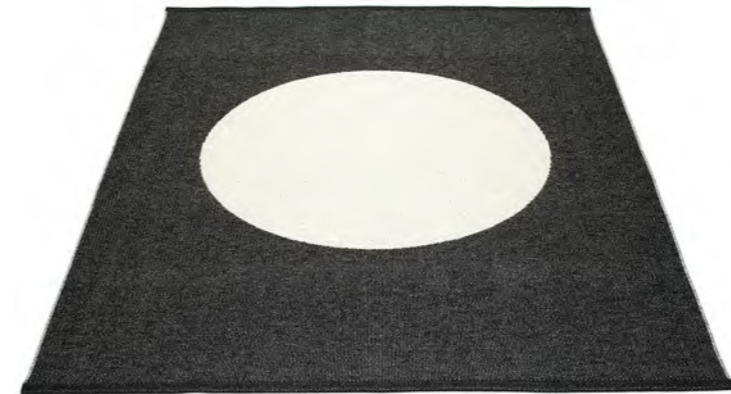

BLACK · VANILLA