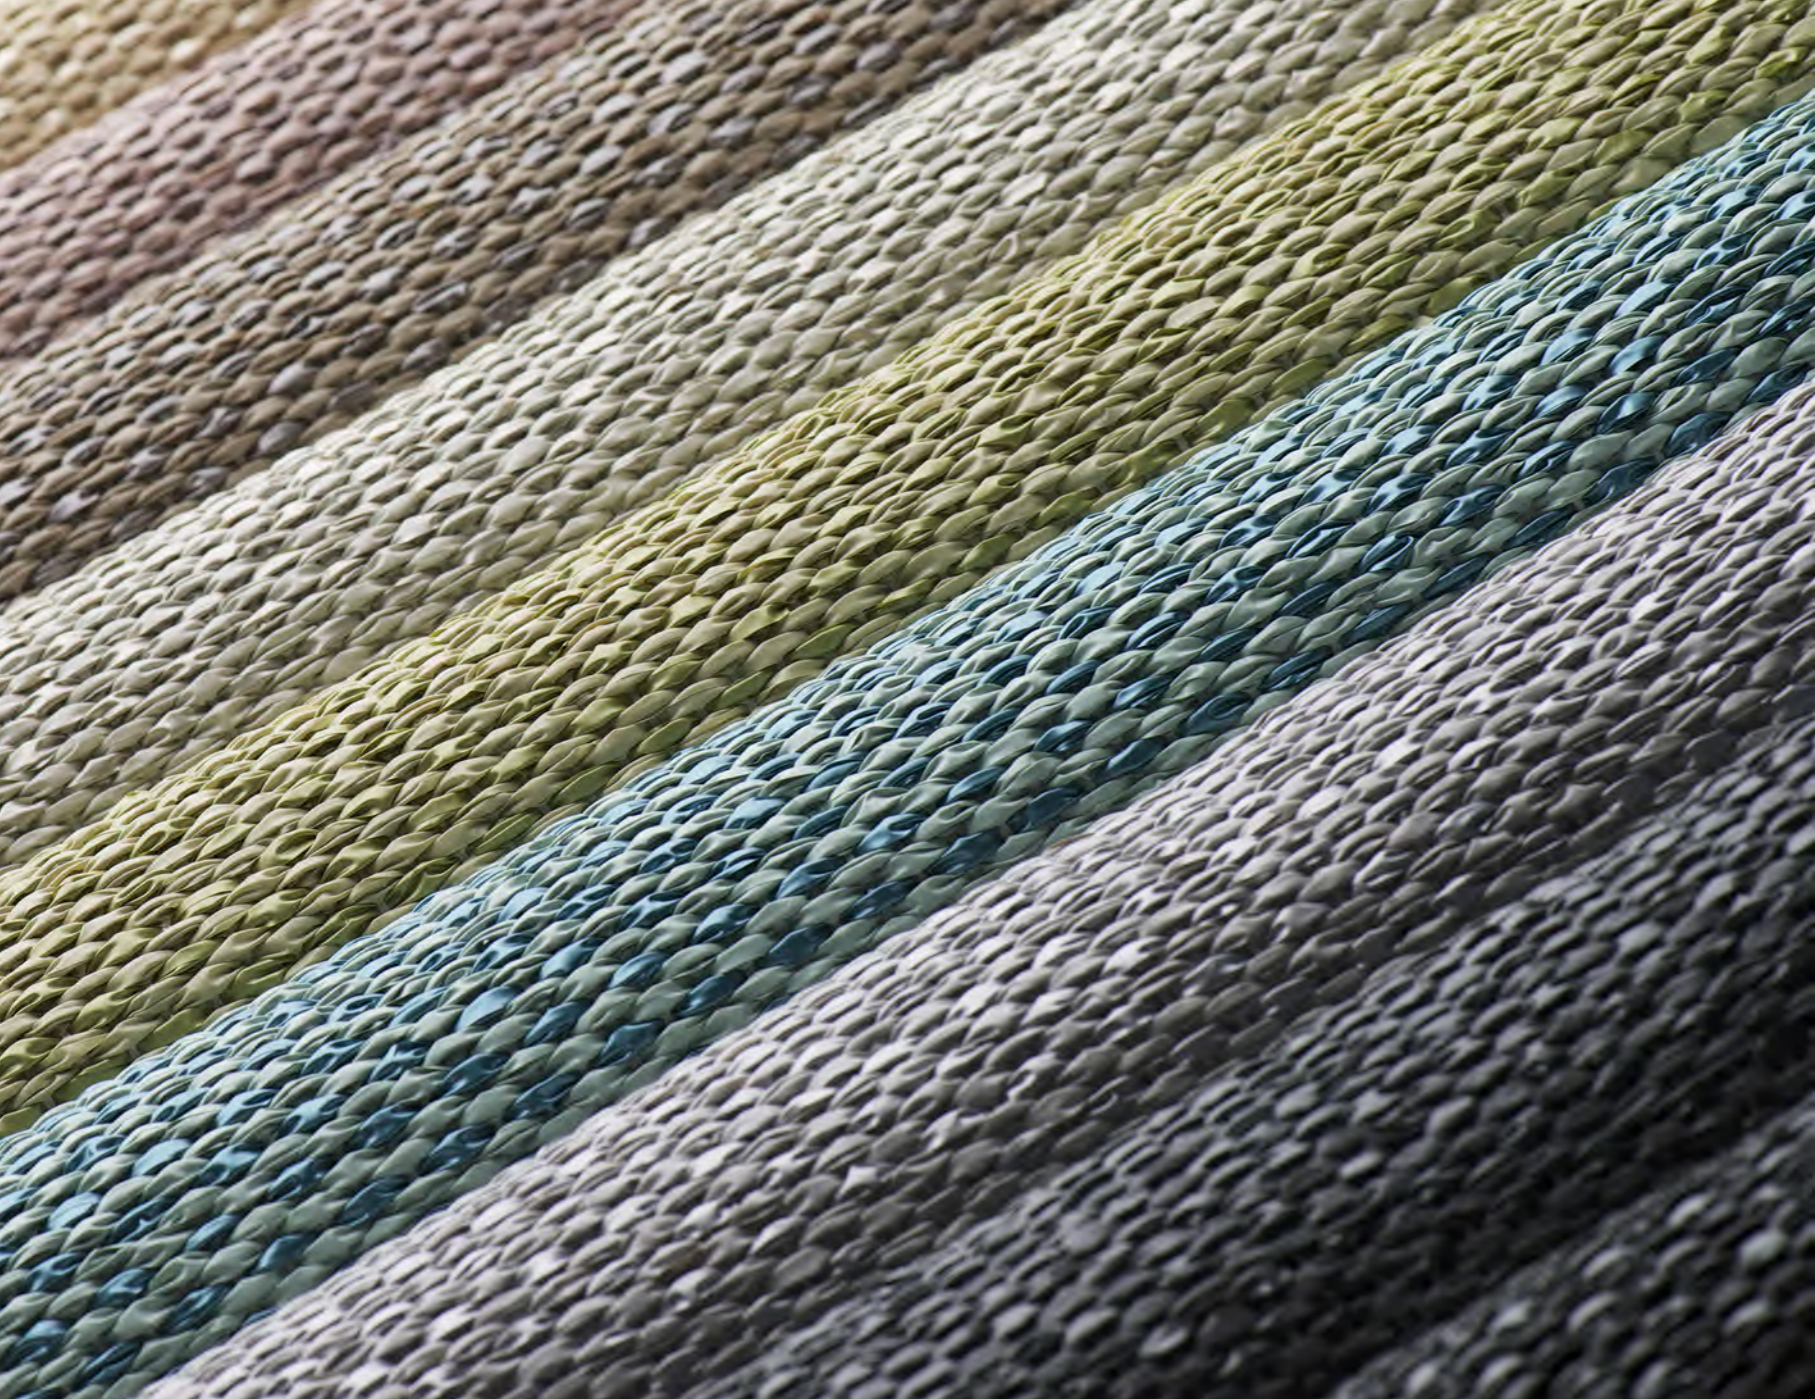

* size shown

PLASTIC RUG

Crafted in Leksand, Sweden

MATERIAL

Phthalate-free PVC
Polyester warp

EDGE

Double hemmed

SVEA