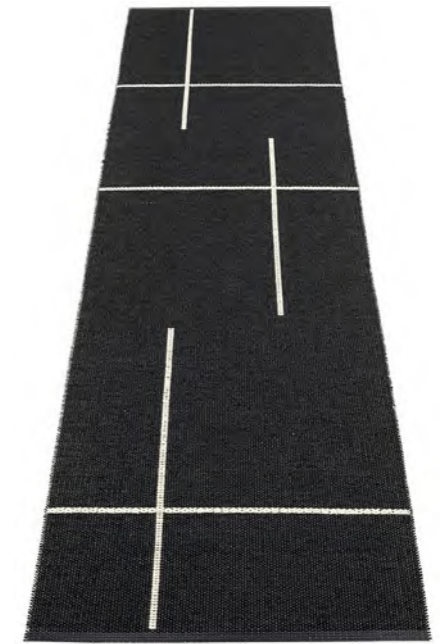

CRAFTED WITH LOVE
AND PRIDE IN SWEDEN

LEKSAND · SWEDEN

BEIGE · VANILLA

LINEN · VANILLA

BLACK · VANILLA

FRED

SIZES

70 x 90 cm	2 ¼' x 3'
70 x 180 cm	2 ¼' x 6'
70 x 270 cm *	2 ¼' x 8 ¾' *
70 x 360 cm	2 ¼' x 11 ¾'