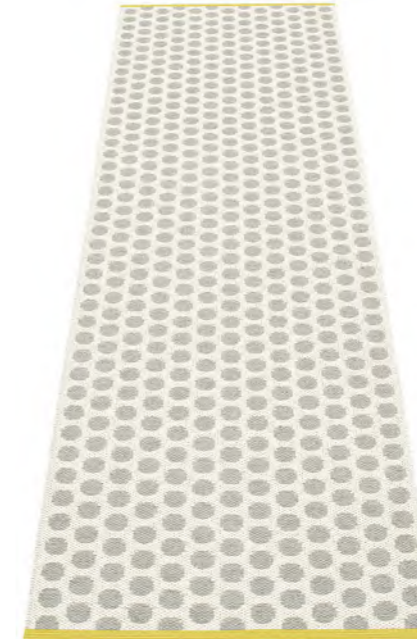

WARM GREY · VANILLA
Mustard edging