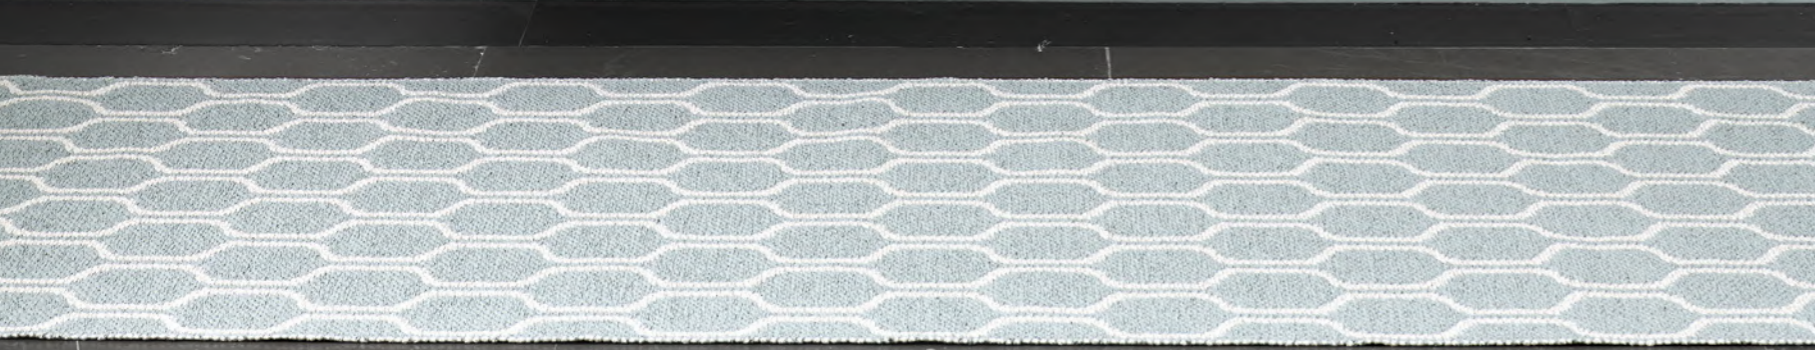

MAX

SIZE
180 x 260 cm 6' x 8 1/2'

PLASTIC RUG
Crafted in Leksand, Sweden

MATERIAL
Phthalate-free PVC
Polyester warp

EDGE
Double hemmed

WARM GREY • VANILLA

PALE ORANGE • VANILLA

SAGE • VANILLA