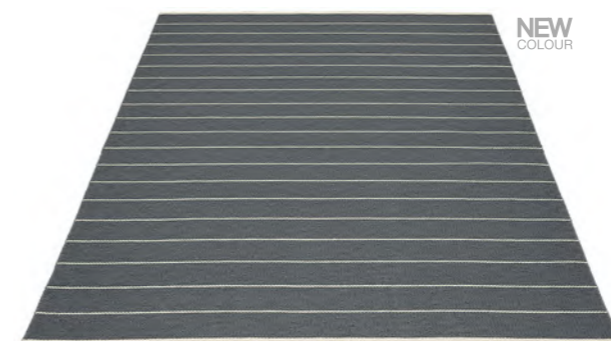

GRANIT with reverse in STORM, stripes in VANILLA