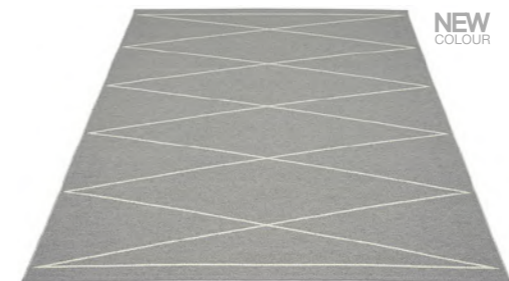

GREY • VANILLA