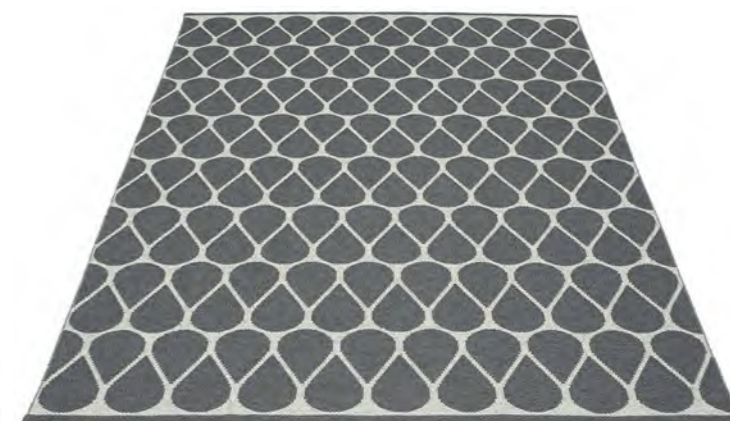

Crafted in Leksand, Sweden

MATERIAL

Phthalate-free PVC
Polyester warp

EDGE

Welded

TWO-IN-ONE

LINEN • VANILLA

OCEAN BLUE • VANILLA