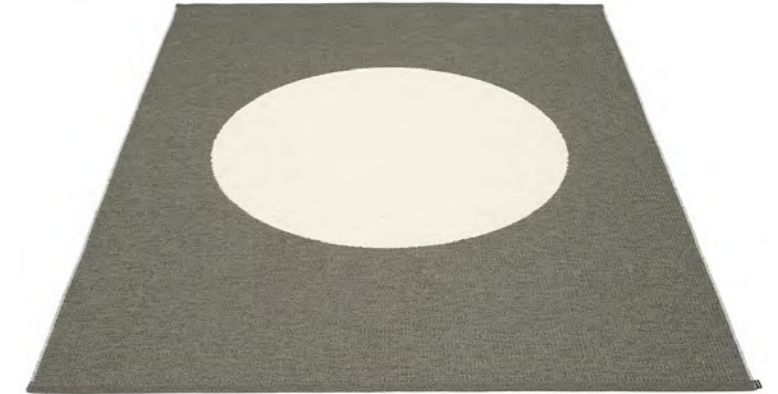

CHARCOAL · VANILLA

VERA ONE

SIZE
180 x 230 cm   6' x 7 ½'

PLASTIC RUG
Crafted in Leksand, Sweden

MATERIAL
Phthalate-free PVC
Polyester warp

EDGE
Double hemmed