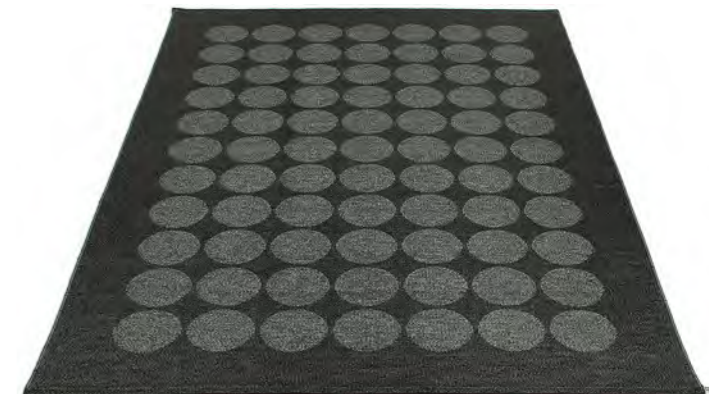

BLACK METALLIC • BLACK

HUGO

SIZE
180 x 260 cm   6' x 8 1/2'

PLASTIC RUG
Crafted in Leksand, Sweden

MATERIAL
Phthalate-free PVC
Polyester warp

EDGE
Double hemmed

METALLIC
SHINE