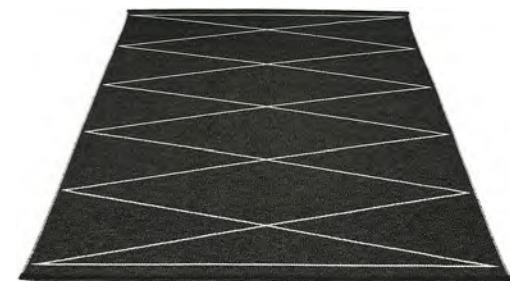

BLACK • VANILLA

MAX

SIZE
180 x 260 cm   6' x 8 1/2'

PLASTIC RUG
Crafted in Leksand, Sweden

MATERIAL
Phthalate-free PVC
Polyester warp

EDGE
Double hemmed