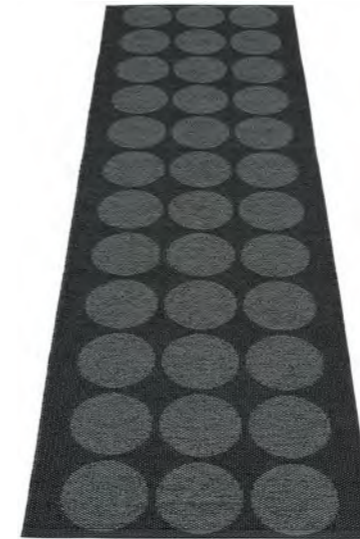

PLASTIC RUG
Crafted in Leksand, Sweden

MATERIAL
Phthalate-free PVC
Polyester warp

EDGE
Welded

SIZES
70 x 50 cm
70 x 90 cm
70 x 150 cm
70 x 250 cm *
70 x 350 cm
70 x 450 cm

2 ¼' x 1 ¾'
2 ¼' x 3'
2 ¼' x 5'
2 ¼' x 8 ¼' *
2 ¼' x 11 ½'
2 ¼' x 14 ¾'
* size shown