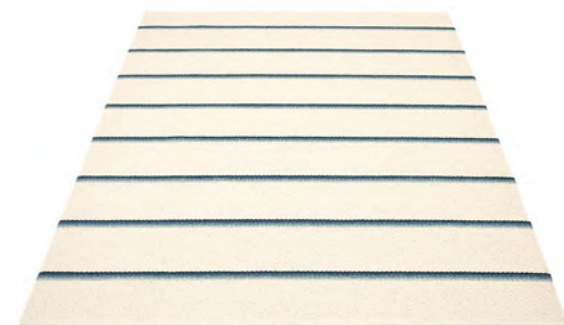

OLLE

PLASTIC RUG
Crafted in
Leksand, Sweden

MATERIAL
Phthalate-free PVC
Polyester warp

EDGE
Double hemmed

SIZE
180 x 260 cm

6' x 8 ½'

OCHRE
Background VANILLA

BLUE
Background VANILLA