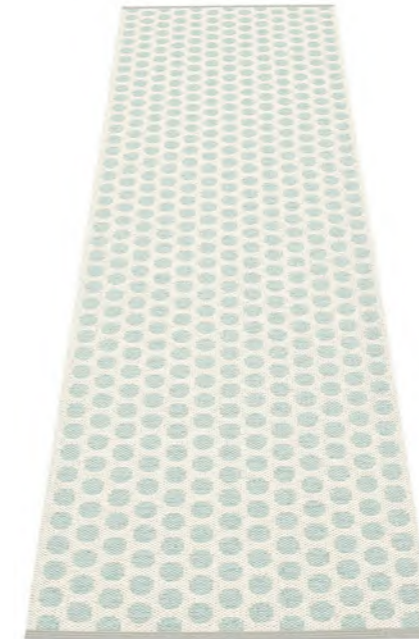

PALE TURQUOISE · VANILLA
Warm Grey edging