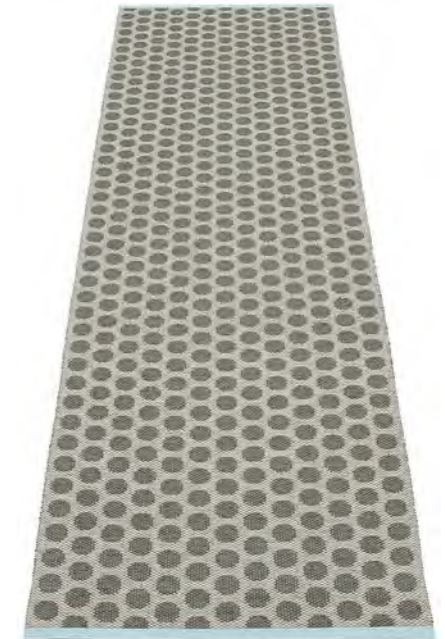

CHARCOAL · WARM GREY
Turquoise edging

NOA

SIZES

70 x 50 cm	2 ¼' x 1 ¾'
70 x 90 cm	2 ¼' x 3'
70 x 150 cm	2 ¼' x 5'
70 x 250 cm *	2 ¼' x 8 ¼' *
70 x 350 cm	2 ¼' x 11 ½'
70 x 450 cm	2 ¼' x 14 ¾'

* size shown

PLASTIC RUG

Crafted in Leksand, Sweden

MATERIAL

Phthalate-free PVC
Polyester warp

EDGE

Welded

TWO-IN-ONE