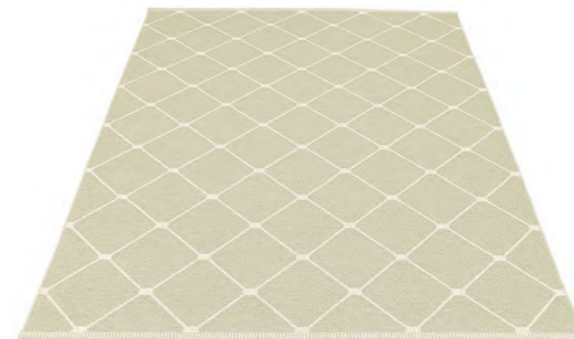

SEAGRASS · VANILLA