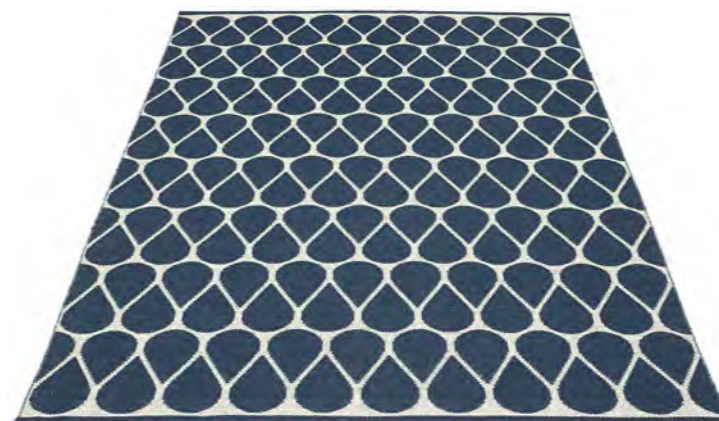

Crafted in Leksand, Sweden

MATERIAL

Phthalate-free PVC
Polyester warp

EDGE

Welded

TWO-IN-ONE

LINEN • VANILLA

OCEAN BLUE • VANILLA