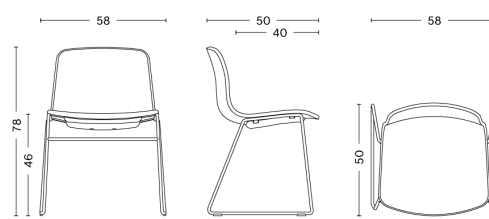

ABOUT A CHAIR / OVERVIEW

The About a Chair collection is the result of a long-term collaboration between HAY and designer Hee Welling. From the outset, the goal was to create a connected family of chairs based around one simple, strong idea, which still retained the individual qualities of each model. By making the frames, shells and upholstery options interchangeable, the About series provides a wealth of design possibilities as well as retaining the elemental form. This multi-functional series includes dining and conference chairs, office chairs, bar stools, lounge chairs,

tables, an ottoman and a sofa. Its versatility and contemporary expression make it suitable for a wide variety of private or public environments.

AAC 09