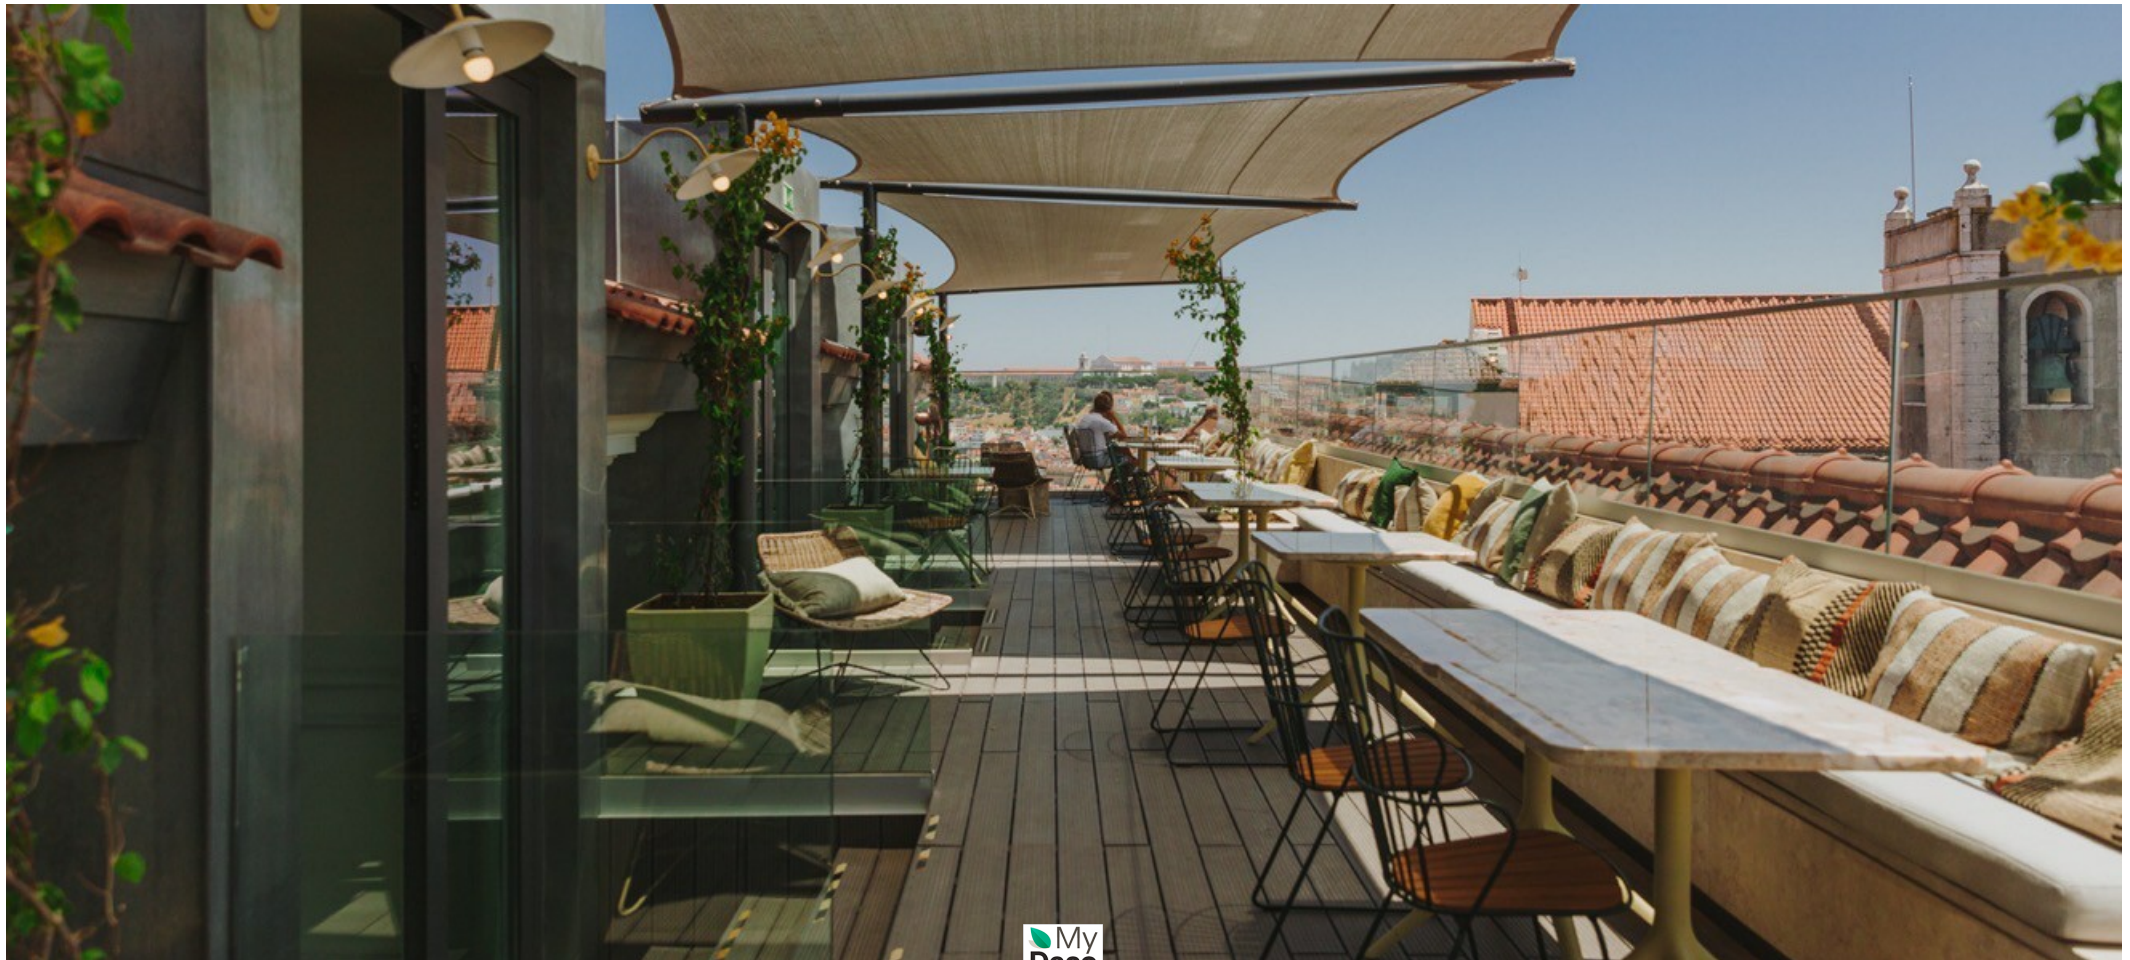

05

HOUE PROJECT

THE LUMIARES RESTAURANTE & BAR

PROJECT DEALER
Quiet Studios

LOCATION
Lisbon, Portugal · June 2020

HOUE DESIGNER
Henrik Pedersen