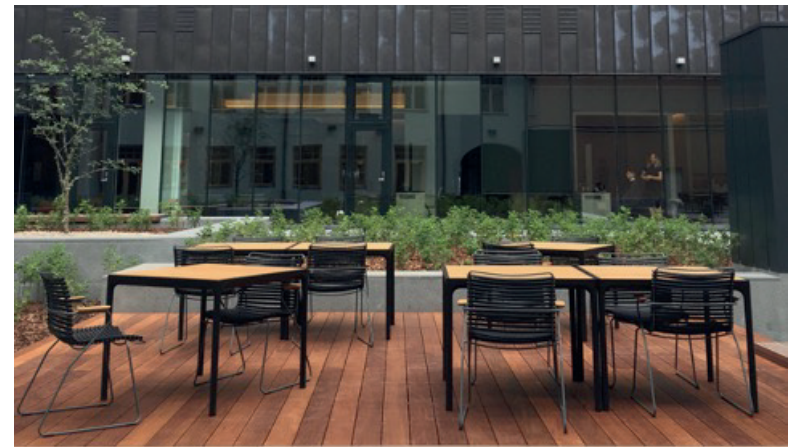

CLICK

LOUNGE CHAIR

FOUR 90X90 CM

DINING TABLE

LEVEL

COFFEE TABLE

08 PROJECT

My
Deco
Shop