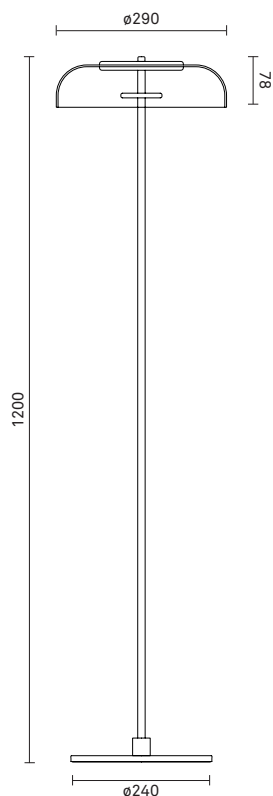

NUURA

BLOSSI FLOOR ø29

Design: Sofie Refer, 2018. EU-model.

Blossi Floor in mouth blown Clear glass and Nordic Gold finish.

Inspired by the golden light during the Nordic fall, Blossi Collection is designed to give an indirect and soft light.

Blossi Floor ø29 brings a warm and cosy light to both livingrooms and corner spaces.

Blossi collection:

The Blossi collection include the following products:

- Blossi 1
- Blossi Wall/Ceiling
- Blossi Table
- Blossi Table Black / Opal
- Blossi Floor ø23
- Blossi Floor ø29
- Blossi 8

TECHNICAL INFO

Product no.: 02590121

Type: Floor Light - Indoor

Colour:

Glass: Clear
Metal: Nordic Gold
Cable: Black

Materials:

Powder coated metal
Mouth-blown glass
Fabric covered cable

Dimensions:

∅290mm x 1200mm
Fabric cable - Length: 2000mm

Product weight:

Product: 5329 g

Packaging:

Dimensions: L: 1311mm x W: 322mm x H: 330mm
Weight: 2285 g
Total weight incl. product: 7614 g
Number of parcels: 1
Material: Brown cardboard.