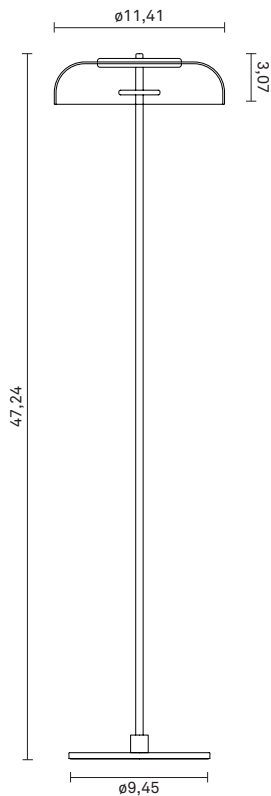

NUURA

BLOSSI FLOOR

Design: Sofie Refer, 2018. US-model.

Blossi Floor in mouth blown Clear glass and Nordic Gold finish.

Inspired by the golden light during the Nordic fall, Blossi Collection is designed to give an indirect and soft light.

A special recessed LED provides a soft light reflected in the metallic finish of the shade. Blossi Collection has beautifully rounded glass lampshades that complete the soft appearance.

The Blossi collection has a wide variety of uses and is suitable for both domestic and public spaces.

Blossi Table brings a warm and cosy light to both livingrooms and corner spaces.

Blossii collection:

The Blossi collection include the following products:

- Blossi 1
- Blossi Wall/Ceiling
- Blossi Table Black / Opal
- Blossi Floor
- Blossi 8
- Blossi Table