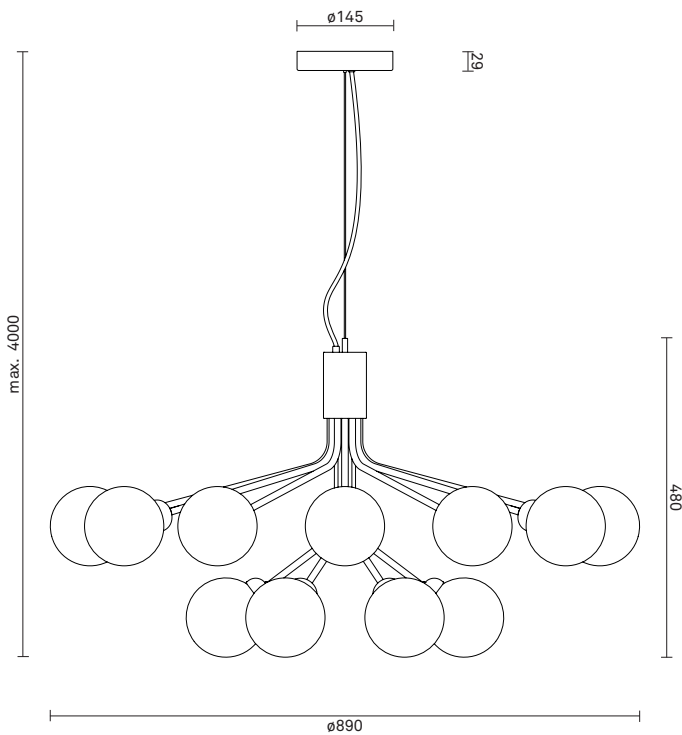

Apiales collection:

The Apiales collection includes the following products:

- Apiales 9 / Opal
- Apiales 9 Ceiling / Opal
- Apiales 18 / Opal